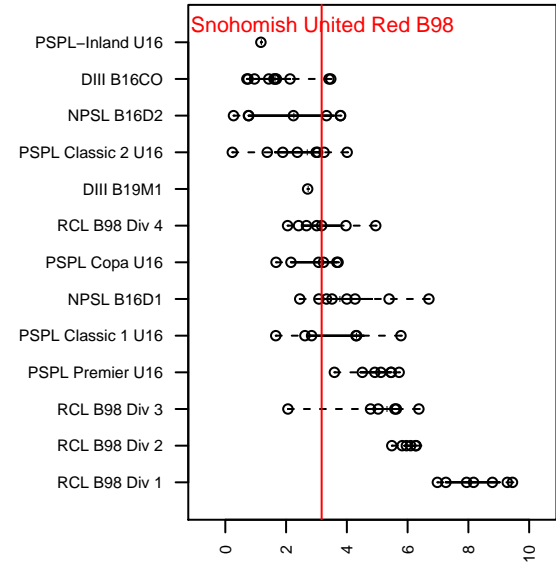

**attack and defense rating
relative to others at age
and all opponents in last 13 months**