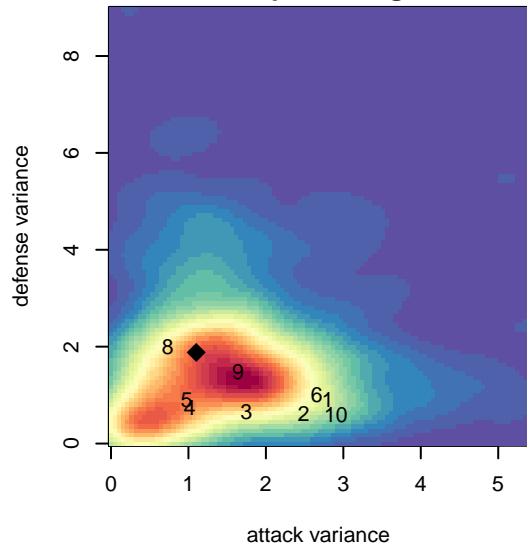

Snohomish United Red B98

Snohomish Youth SC
 Snohomish, WA
 B98 total strength=1398
 attack=10.09 defense=6.25
 fall league = RCL B98 Div 4

alt names used:
 SNOHOMISH UNITED BU16 RED – MUMMEY
 SNOHOMISH UNITED B98 RED (WA)
 75 Snohomish United B98 Red
 SNOHOMISH UNITED RED B
 SNOHOMISH UNITED SNOHOMISH UNITED I
 SNOHOMISH UNITED RED B

Snohomish United Red B98
 Dots are actual minus expected GF (blue circles) and GA (red triangles).
 Blue line is smoothed change in attack strength. Red is smoothed change in defense strength.

**attack and defense variance (black dot)
relative to other teams
and top 10 in region**