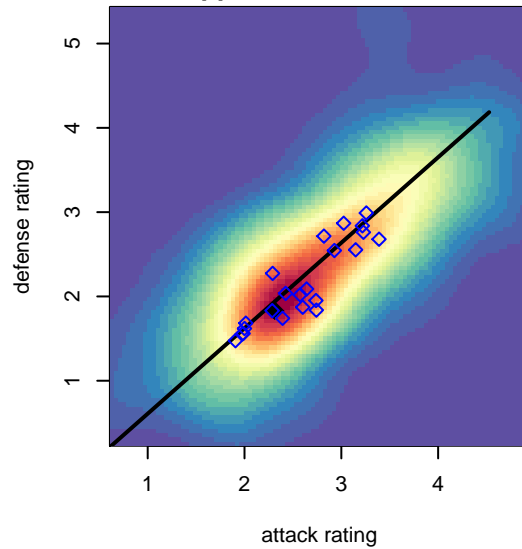

**attack and defense rating
relative to others at age
and all opponents in last 13 months**