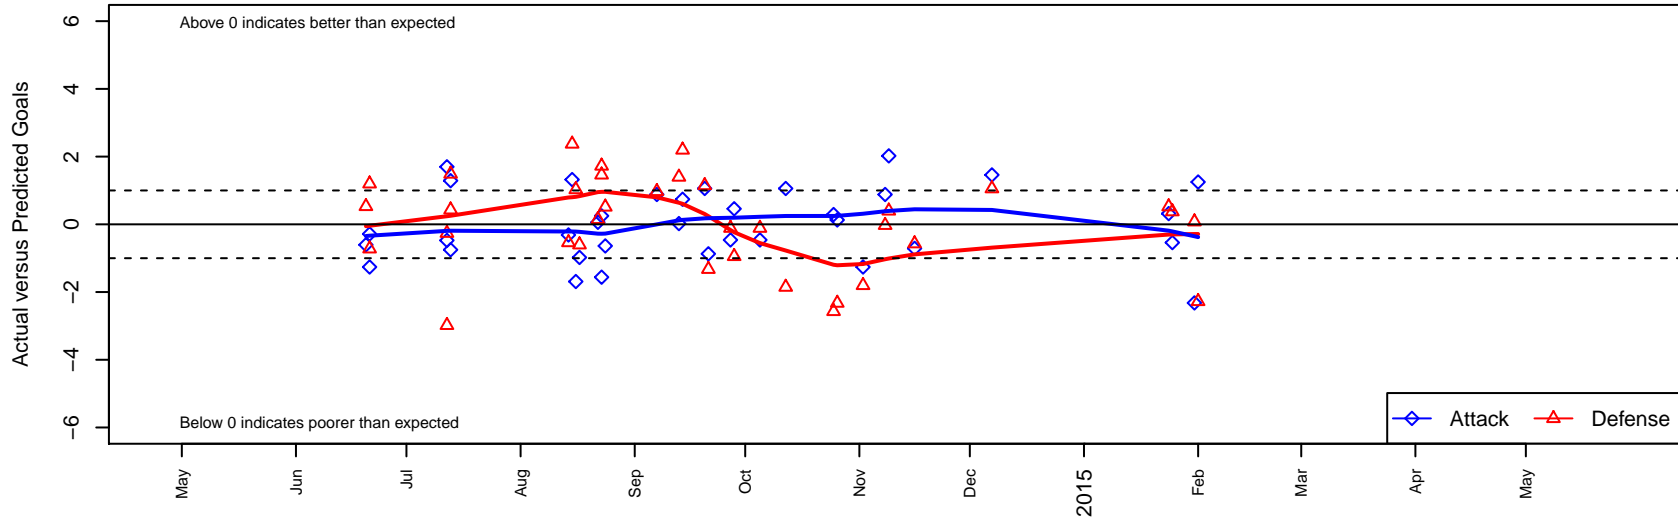

Snohomish United Red B98

Snohomish Youth SC
 Snohomish, WA
 B98 total strength=1398
 attack=10.09 defense=6.25
 fall league = RCL B98 Div 4

alt names used:
 SNOHOMISH UNITED BU16 RED – MUMMEY
 SNOHOMISH UNITED B98 RED (WA)
 75 Snohomish United B98 Red
 SNOHOMISH UNITED RED B
 SNOHOMISH UNITED SNOHOMISH UNITED I
 SNOHOMISH UNITED RED B

Snohomish United Red B98
 Dots are actual minus expected GF (blue circles) and GA (red triangles).
 Blue line is smoothed change in attack strength. Red is smoothed change in defense strength.

**attack and defense variance (black dot)
relative to other teams
and top 10 in region**